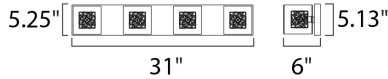

PRODUCT DESCRIPTION

With the illusion of floating on air, the Gem Collection offers a touch of mystery to any room. Intertwined metal cubes are encased by clear crystal cubes, allowing xenon light to shine from within and bursting out through the embellished crystal. Inner metal cubes come in two options, Polished Chrome (PC) and Silver (SV).

MEASUREMENTS

DIMENSION : 31" W x 5.25" H x 6" Ext
 BACK PLATE : 30.69" W x 5.13" H x 2" HCO
 HANGING WEIGHT : 6.84 lb

LAMPING

LUMENS : 3,000 Rated
 BULB : 4 x 40W Xenon G9 , 160W Total
 BULB INCLUDED : (Included)
 DIMMABLE : Yes
 COLOR_TEMP : 2900K